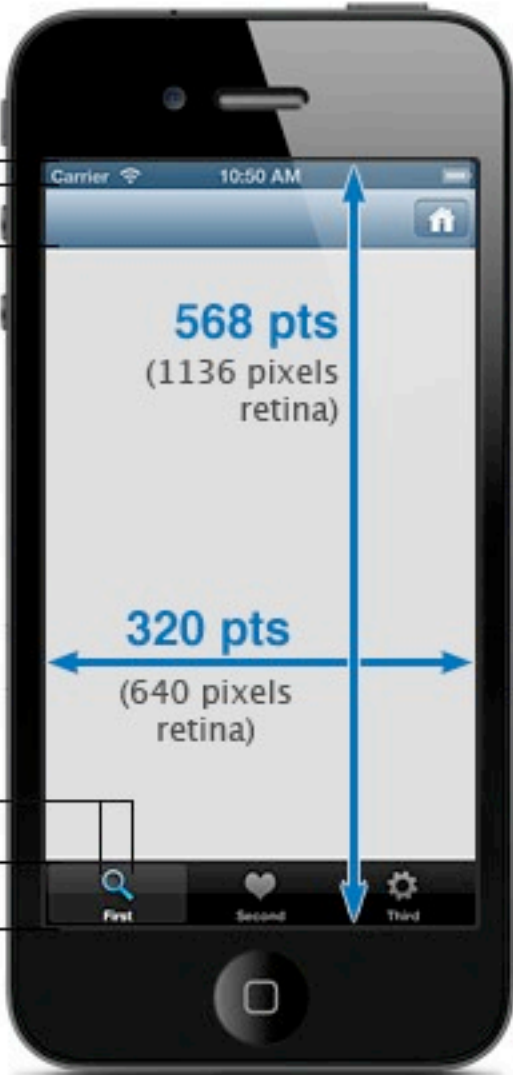

Core Graphics

Coordinate System

Points

iPhone 4S (and earlier)
3.5" Screen

iPhone 5
4" Screen

Status bar height: 20pts
Navigation bar height: 44 pts

Nav bar icons:
20 x 20 pts

Tab bar icons:
typically 30 x 30 pts

Tab bar height: 49pts

to be continued...