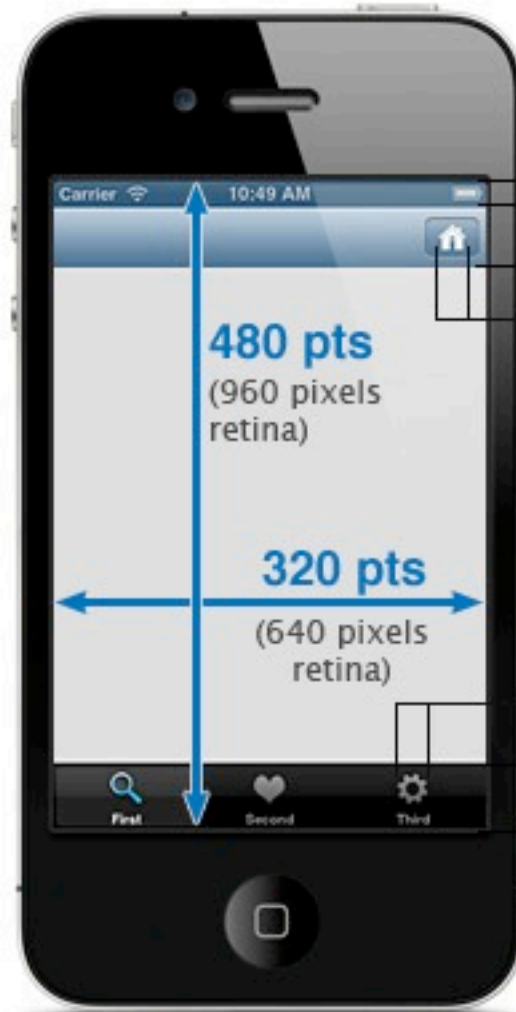

Core Graphics

Coordinate System

Points

iPhone 4S (and earlier)
3.5" Screen

iPhone 5
4" Screen

Status bar height: 20pts
Navigation bar height: 44 pts

Nav bar icons:
20 x 20 pts

Tab bar icons:
typically 30 x 30 pts

Tab bar height: 49pts

to be continued...