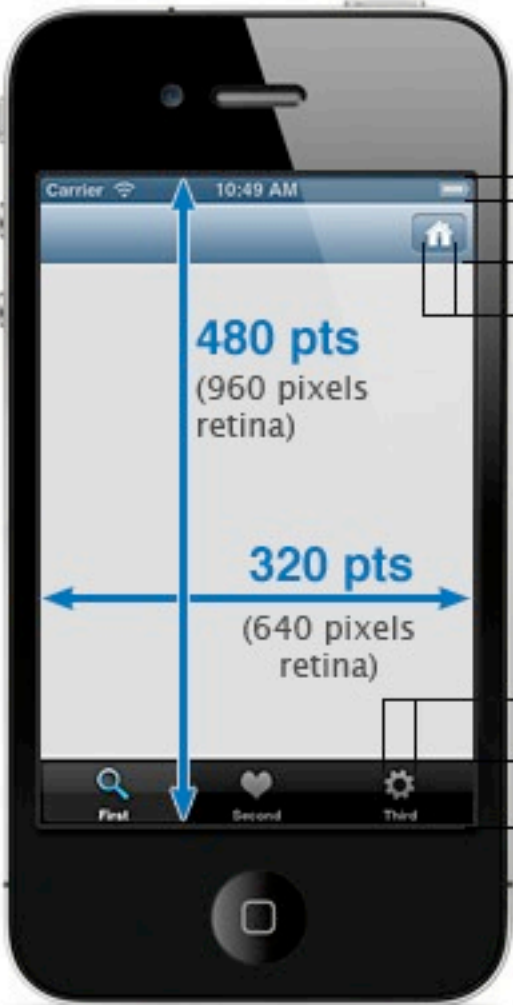

Core Graphics

Coordinate System

Points

iPhone 4S (and earlier)
3.5" Screen

iPhone 5
4" Screen

Status bar height: 20pts
Navigation bar height: 44 pts

Nav bar icons:
20 x 20 pts

Tab bar icons:
typically 30 x 30 pts

Tab bar height: 49pts

to be continued...