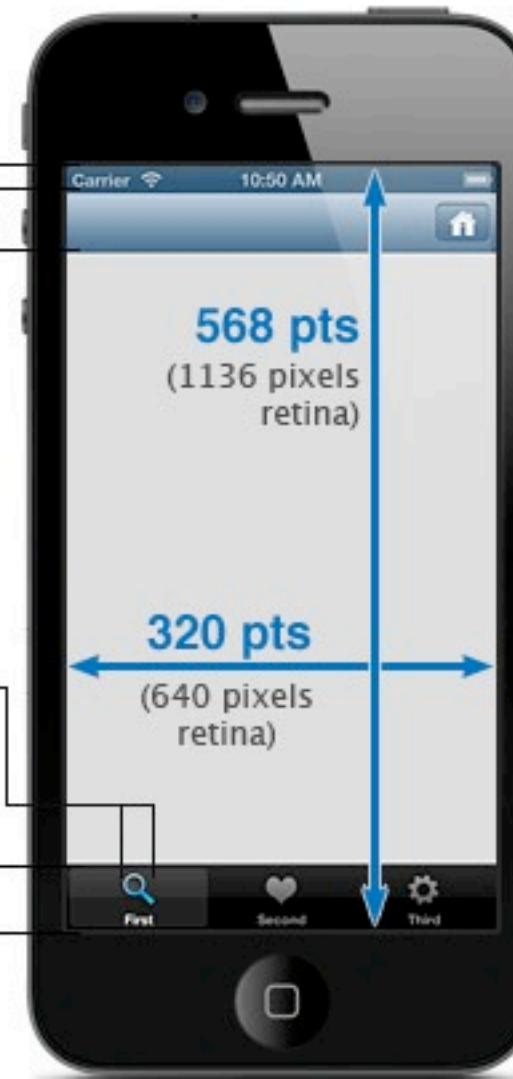

Core Graphics

Coordinate System

Points

iPhone 4S (and earlier)
3.5" Screen

iPhone 5
4" Screen

Status bar height: 20pts
Navigation bar height: 44 pts

Nav bar icons:
20 x 20 pts

Tab bar icons:
typically 30 x 30 pts

Tab bar height: 49pts

to be continued...